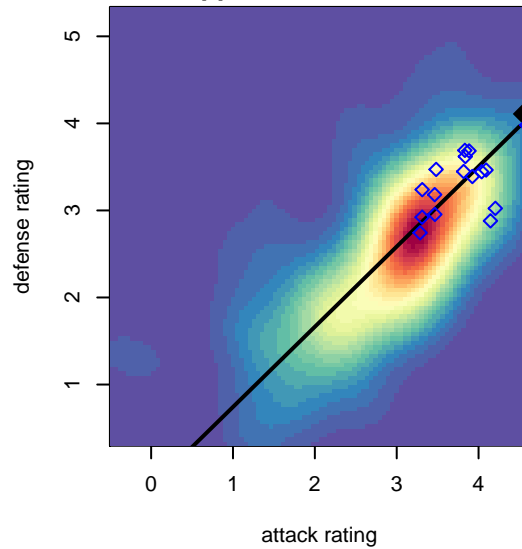

## Seattle United Copa B99

Seattle United  
 Seattle, WA  
 B99 total strength=2047  
 attack=93.11 defense=60.87  
 fall league = RCL B99 Div 1  
 notes= Kreiter 2015

alt names used:  
 Seattle United B99 Copa (WA) (FWNW)  
 SEATTLE UNITED B99 COPA (WA)  
 Seattle United B99 Copa A  
 SEATTLE UNITED B99 COPA (WA)  
 Seattle United B99 Copa A  
 Seattle United B99 Copa (WA)

Venues played:  
 2017 Nike Crossfire Challenge Super Group U'  
 2017 RCL B99 Div 1  
 2017 Timbers Winter Showcase 1999 FWRL U  
 2017 WYS Championship B99  
 2017 FWRL NW B99

**Seattle United Copa B99**  
 Dots are actual minus expected GF (blue circles) and GA (red triangles).  
 Blue line is smoothed change in attack strength. Red is smoothed change in defense strength.

**attack and defense variance (black dot)  
relative to other teams  
and top 10 in region**

**attack and defense rating  
relative to others at age  
and all opponents in last 13 months**

**Performance relative to 13 month average**