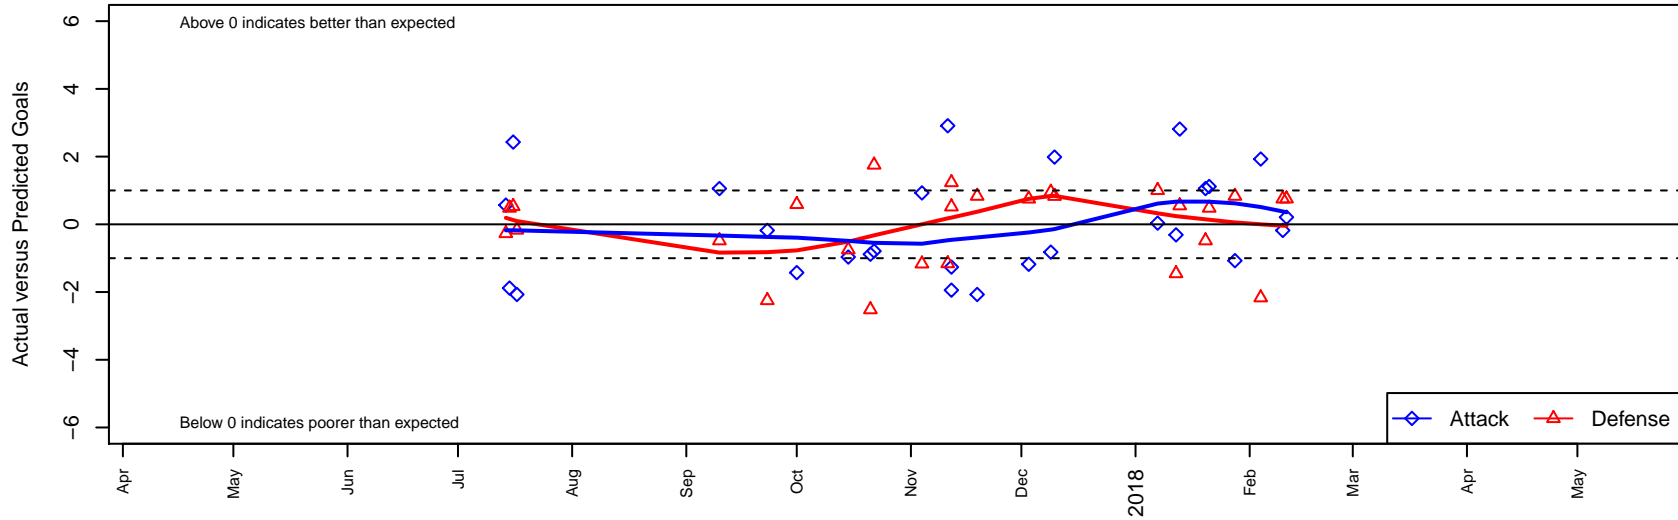

## Seattle United Copa B99

Seattle United  
 Seattle, WA  
 B99 total strength=2047  
 attack=93.11 defense=60.87  
 fall league = RCL B99 Div 1  
 notes= Kreiter 2015

alt names used:  
 Seattle United B99 Copa (WA) (FWNW)  
 SEATTLE UNITED B99 COPA (WA)  
 Seattle United B99 Copa A  
 SEATTLE UNITED B99 COPA (WA)  
 Seattle United B99 Copa A  
 Seattle United B99 Copa (WA)

Venues played:  
 2017 Nike Crossfire Challenge Super Group U'  
 2017 RCL B99 Div 1  
 2017 Timbers Winter Showcase 1999 FWRL U  
 2017 WYS Championship B99  
 2017 FWRL NW B99

**Seattle United Copa B99**  
 Dots are actual minus expected GF (blue circles) and GA (red triangles).  
 Blue line is smoothed change in attack strength. Red is smoothed change in defense strength.

**attack and defense variance (black dot)  
relative to other teams  
and top 10 in region**

**attack and defense rating  
relative to others at age  
and all opponents in last 13 months**

**Performance relative to 13 month average**