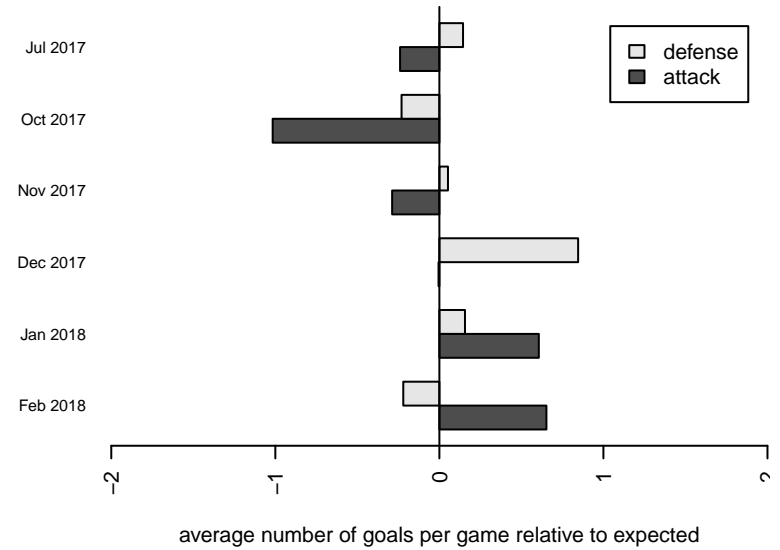

Performance relative to 13 month average