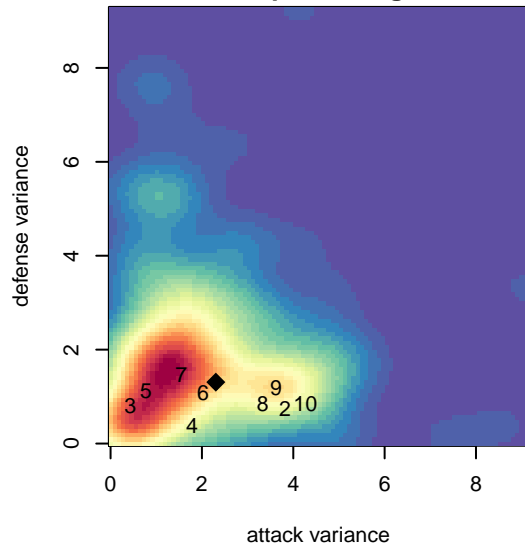

## Seattle United Copa B99

Seattle United  
 Seattle, WA  
 B99 total strength=2047  
 attack=93.11 defense=60.87  
 fall league = RCL B99 Div 1  
 notes= Kreiter 2015

alt names used:  
 Seattle United B99 Copa (WA) (FWNW)  
 SEATTLE UNITED B99 COPA (WA)  
 Seattle United B99 Copa A  
 SEATTLE UNITED B99 COPA (WA)  
 Seattle United B99 Copa A  
 Seattle United B99 Copa (WA)

Venues played:  
 2017 Nike Crossfire Challenge Super Group U'  
 2017 RCL B99 Div 1  
 2017 Timbers Winter Showcase 1999 FWRL U  
 2017 WYS Championship B99  
 2017 FWRL NW B99

**Seattle United Copa B99**  
 Dots are actual minus expected GF (blue circles) and GA (red triangles).  
 Blue line is smoothed change in attack strength. Red is smoothed change in defense strength.

**attack and defense variance (black dot)  
relative to other teams  
and top 10 in region**

**attack and defense rating  
relative to others at age  
and all opponents in last 13 months**

**Performance relative to 13 month average**